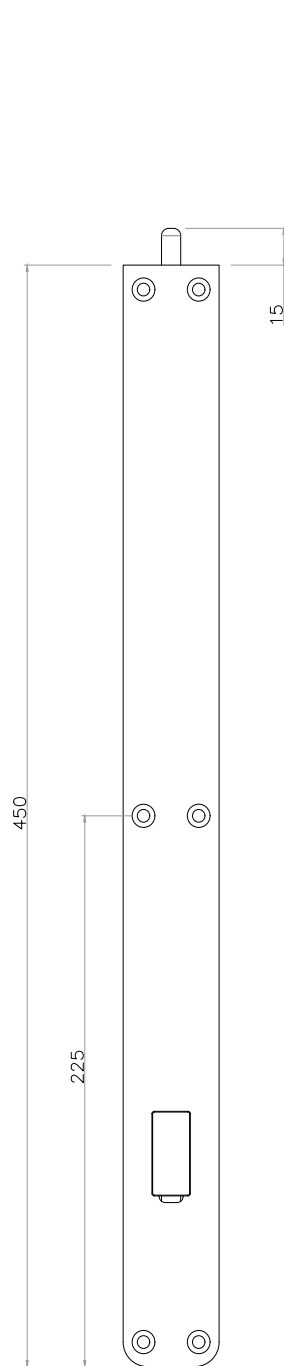

## Features

- 15mm throw
- Simple to install
- Lockable option

## Handle Surface Finishes

- Satin Chrome
- Black Chrome
- Antique Bronze
- Powder Coated

## Item Numbers

Item #	Size	Handle
FBT190S	190mm	Square
FBT190R	190mm	Round
FBT450S	450mm	Square
FBT450R	450mm	Round
FBT600S	600mm	Square
FBT600R	600mm	Round

## Sizes

FBT190  
190mm

FBT450  
450mm

FBT600  
600mm

FBT190

FBT450

FBT600